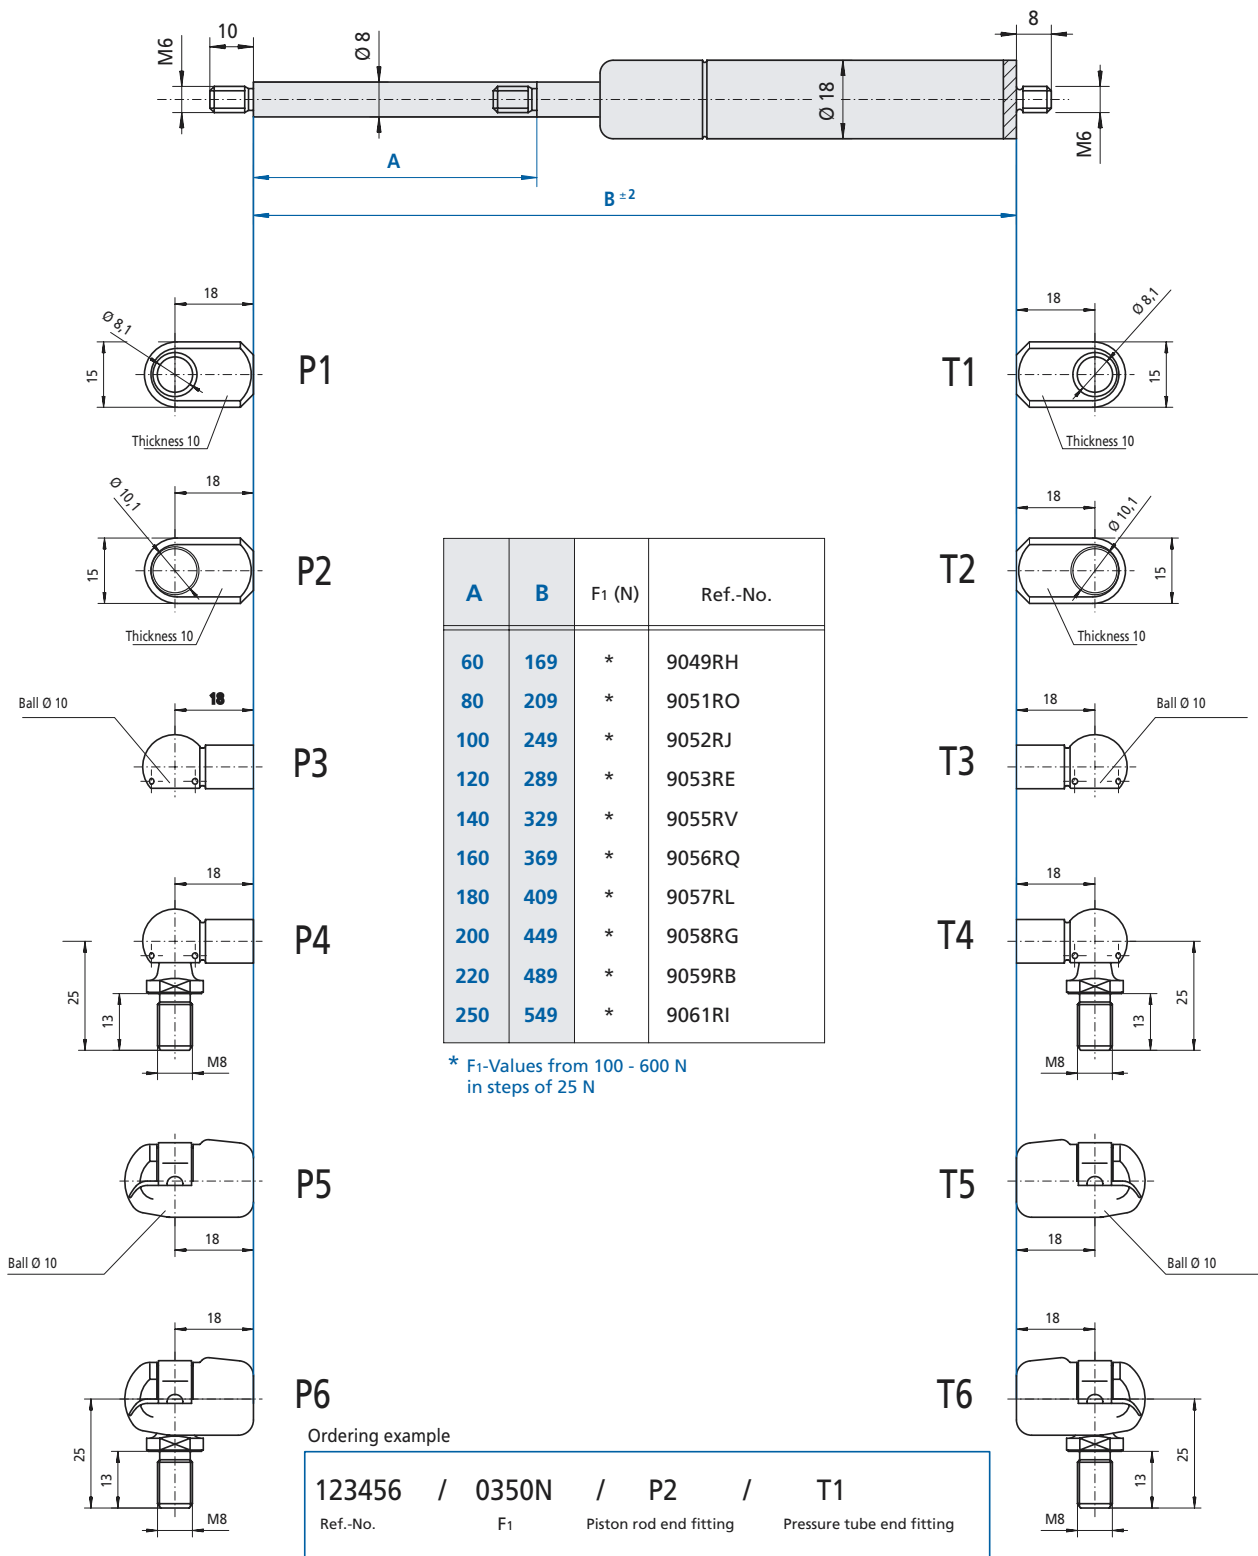

INOX-Line-Stainless Steel Gas Springs Assembly Programme 8/18

Installation according to STAB-Spec.10005630
Dimensions in mm / We reserve the right to make modifications